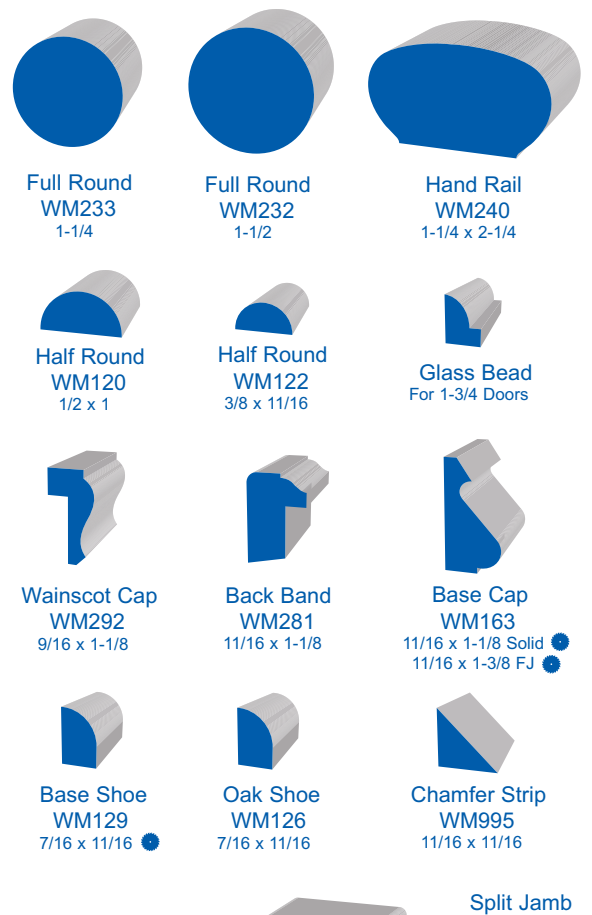

Vintage Doorware
 967 43 Avenue NE
 St. Petersburg, FL 33703
www.vintagedoorware.com
 (727) 204-5867

Many patterns available in Jesso Ultra Light, Primed Wood, Douglas Fir and Solid Pine.

Available in Carter Flex Flexible Moulding