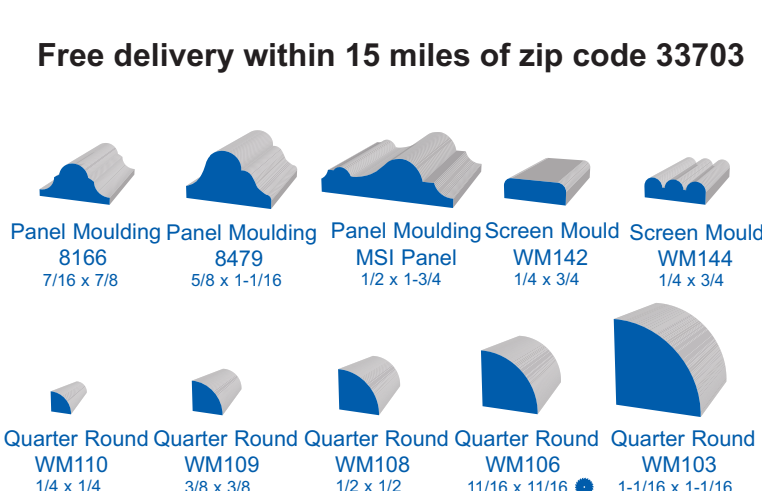

Vintage Doorware
 967 43 Avenue NE
 St. Petersburg, FL 33703
www.vintagedoorware.com
 (727) 204-5867

Many patterns available in Jesso Ultra Light, Primed Wood, Douglas Fir and Solid Pine.

Available in Carter Flex Flexible Moulding