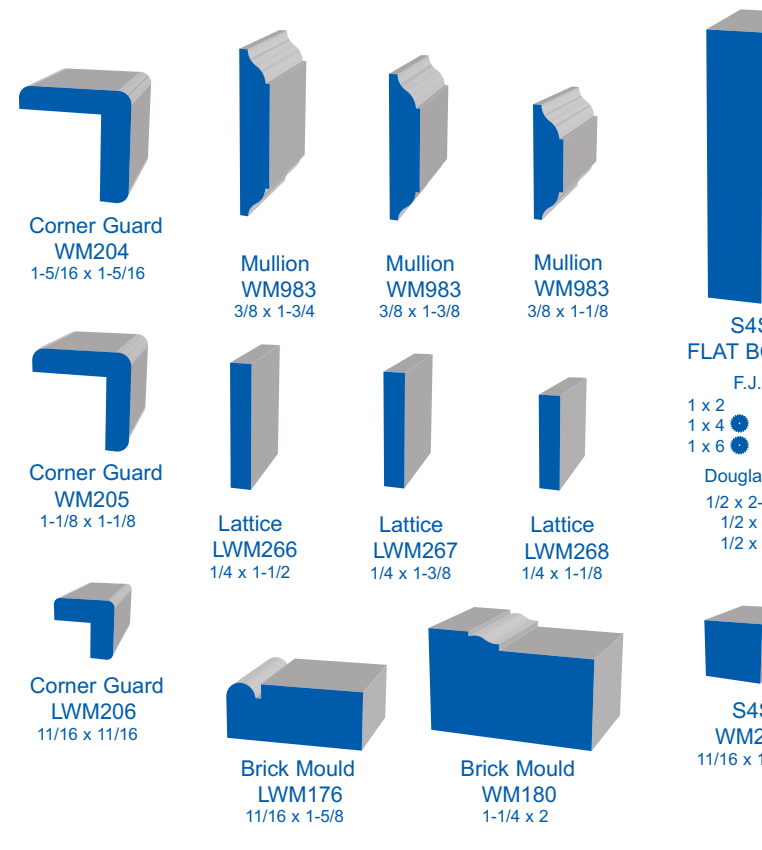

Vintage Doorware
 967 43 Avenue NE
 St. Petersburg, FL 33703
www.vintagedoorware.com
 (727) 204-5867

Many patterns available in Jesso Ultra Light, Primed Wood, Douglas Fir and Solid Pine.

Available in Carter Flex Flexible Moulding