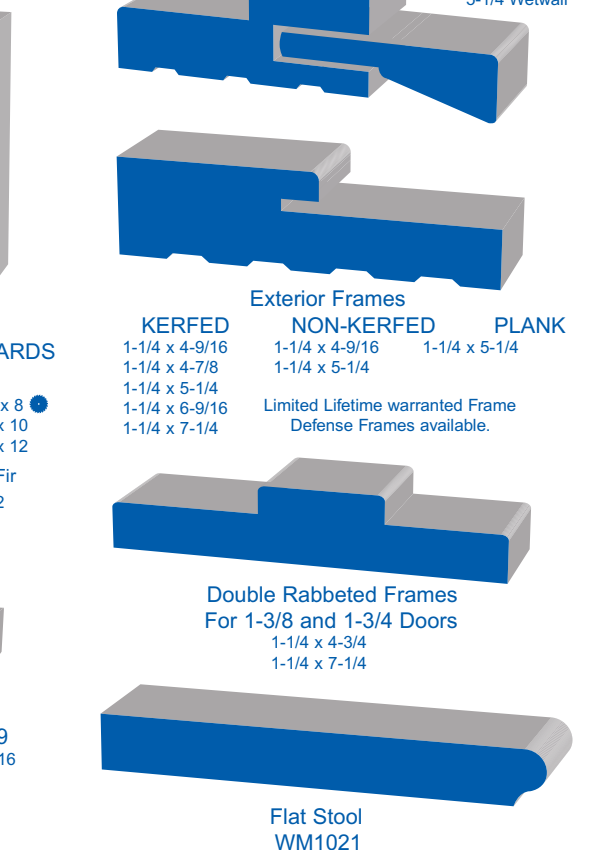

Vintage Doorware
 967 43 Avenue NE
 St. Petersburg, FL 33703
www.vintagedoorware.com
 (727) 204-5867

Many patterns available in Jesso Ultra Light, Primed Wood, Douglas Fir and Solid Pine.

Available in Carter Flex Flexible Moulding